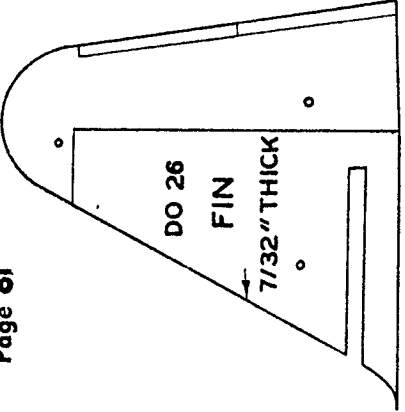

For Assembly Plans and Description of This Plane, See "Building Model Warplanes" Page 81

MODEL  MODEL

DORNIER DO 26
GERMAN FLYING BOAT
TEMPLATES

SCALE 1:72 SERIAL NO. D-5 DATE 10-5-42

U.S. NAVY BUREAU OF AERONAUTICS WASH., D.C.