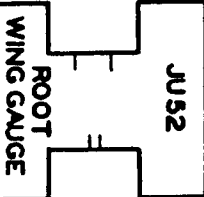

JU 52
LEFT WING
15/32" THICK

JU 52
CENTER PANEL
1/2" THICK

JU 52
RIGHT WING
15/32" THICK

JU 52
WING TIP AIRFOIL
TOP AND BOTTOM

JU 52
WING ROOT AIRFOIL TOP AND BOTTOM

CENTER PANEL

JU 52
CENTER PANEL BO

JU 52
FUSELAGE TOP