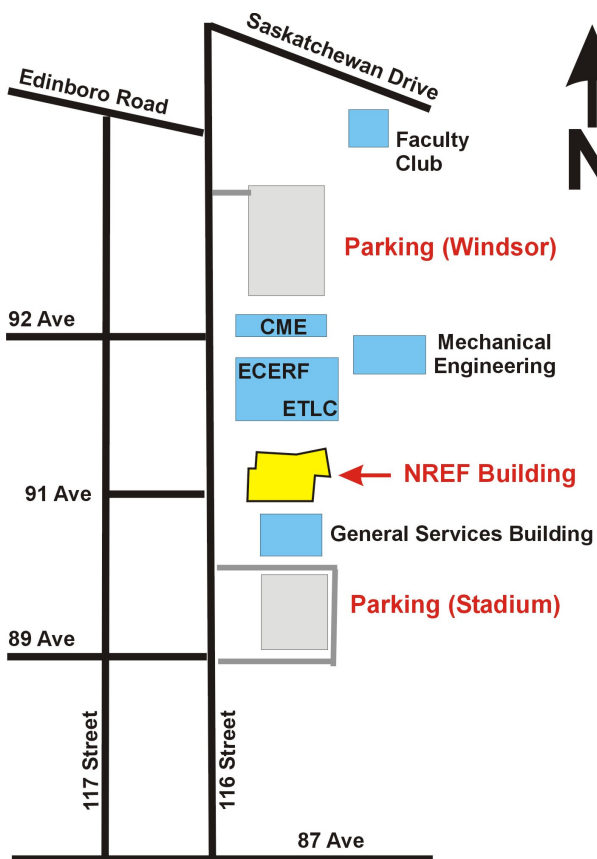

Directions to the Centre for Computational Geostatistics (CCG)

The official building address *Markin/CNRL Natural Resources Engineering Facility,
University of Alberta, Edmonton Alberta, CANADA T6G 2W2*

Instruct taxi driver to *the NREF building at the corner of 91st Avenue and 116th Street*

If you are driving, then *get onto 116th Street going North (normally from 87th Avenue),
park in either Stadium Car Park (South) or Windsor Car Park (North),
find your way to the NREF building*

★ 9107 116 St Nw Edmonton, AB CA - [Hotel Offers](#) - [Flight Offers](#)

See <http://www.campusmap.ualberta.ca/> or www.mapquest.com for more details.