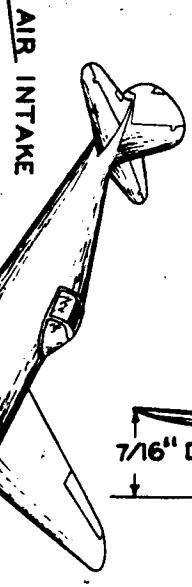

BODY SECTIONS

WING SECTIONS

COLOR SCHEME
 ENTIRE MODEL
 SILVER, DETAILS
 BLACK.

FIRST STEP

CURTISS INTERCEPTOR

WINGSPAN 7-1/2" LENGTH 6-1/2"
 DRAWN BY *Clifford* KIT NO. 913