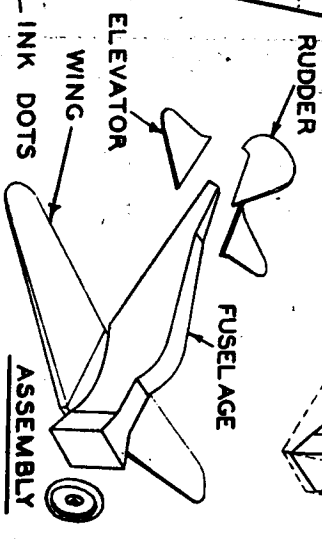

BODY SECTIONS

WING SECTIONS

COLOR SCHEME
 ENTIRE MODEL
 SILVER, DETAILS
 BLACK.

FIRST STEP

CURTISS INTERCEPTOR

WINGSPAN 7-1/2" LENGTH 6-1/2"
 DRAWN BY *Clifford* KIT NO. 913