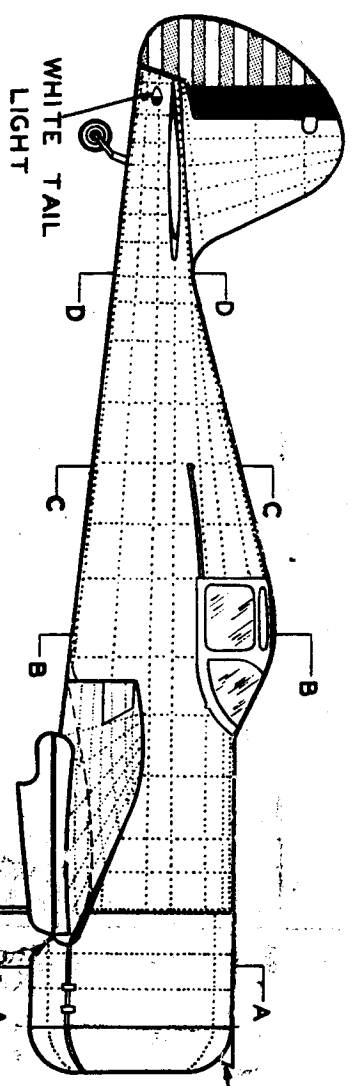

BODY SECTIONS

WING SECTIONS

COLOR SCHEME
 ENTIRE MODEL
 SILVER, DETAILS
 BLACK.

FIRST STEP

CURTISS INTERCEPTOR

WINGSPAN 7-1/2" LENGTH 6-1/2"
 DRAWN BY *Clifford* KIT NO. 913