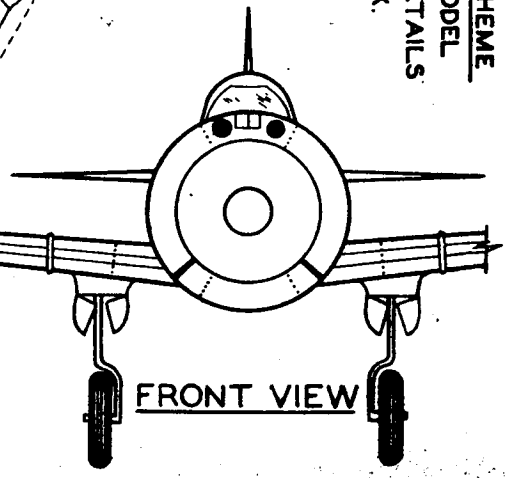

BODY SECTIONS

WING SECTIONS

COLOR SCHEME
 ENTIRE MODEL
 SILVER, DETAILS
 BLACK.

FIRST STEP

CURTISS INTERCEPTOR

WINGSPAN 7-1/2" LENGTH 6-1/2"
 DRAWN BY *Clifford* KIT NO. 913