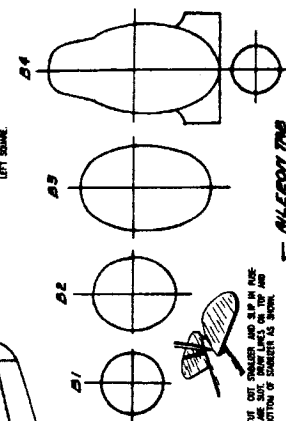

Bell
Airacobra P-39C

2-30 CAL. MG.

57 M.M. CANNON

8-30 CALIBER MACHINE GUNS

57 M.M. CANNON

8-30 CALIBER MACHINE GUNS

NAVIGATION LIGHT

RETRACTABLE WINGS TIP

ALLEROY TABS

ROTARY TUBE

FUEL BAG FILLERS

Enlarge this plan by 154% to obtain the original (8" wingspan) plan size.