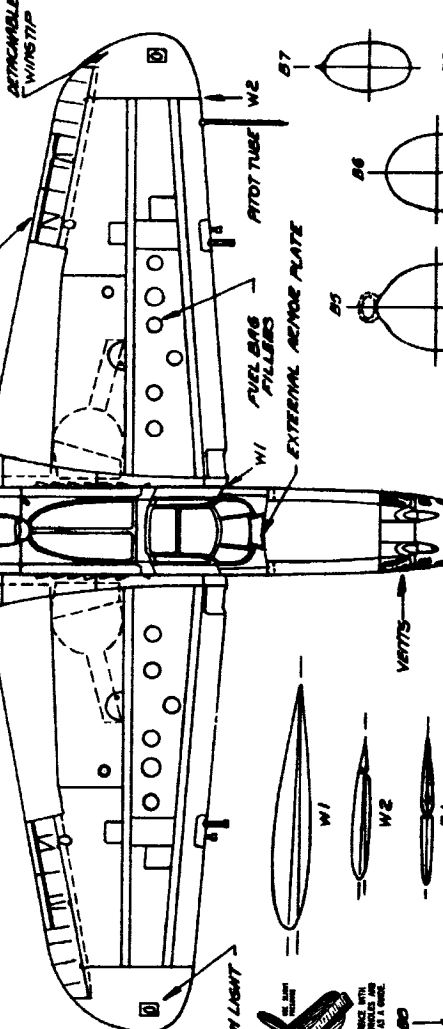

Bell
Airacobra P-39C

2-30 CAL. MG.

57 M.M. CANNON

8-30 CALIBER MACHINE GUNS

57 M.M. CANNON

8-30 CALIBER MACHINE GUNS

NAVIGATION LIGHT

RETRACTABLE WINGS TIP

ALLEROY TABS

ROTARY TUBE

FUEL BAG FILLERS

Enlarge this plan by 154% to obtain the original (8" wingspan) plan size.