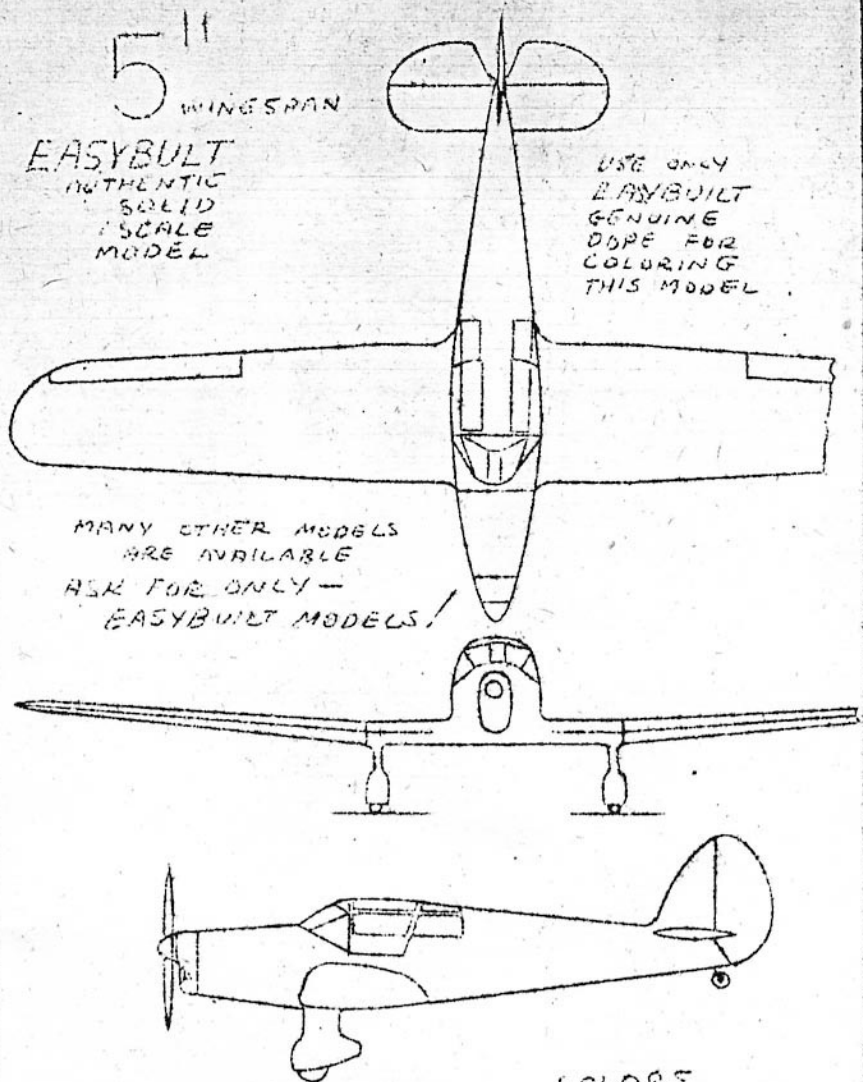

5" WINGSPAN

EASYBUILT  
AUTHENTIC  
SOLID  
SCALE  
MODEL

USE ONLY  
EASYBUILT  
GENUINE  
DOPE FOR  
COLORING  
THIS MODEL

MANY OTHER MODELS  
ARE AVAILABLE  
ASK FOR ONLY -  
EASYBUILT MODELS!

COLORS  
BLUE FUSELAGE  
AND RUDDER  
BALANCE IS SILVER

# PERCIVAL VEGA GULL

DESIGNED BY THE EASYBUILT  
MODEL AIRCRAFT CO.