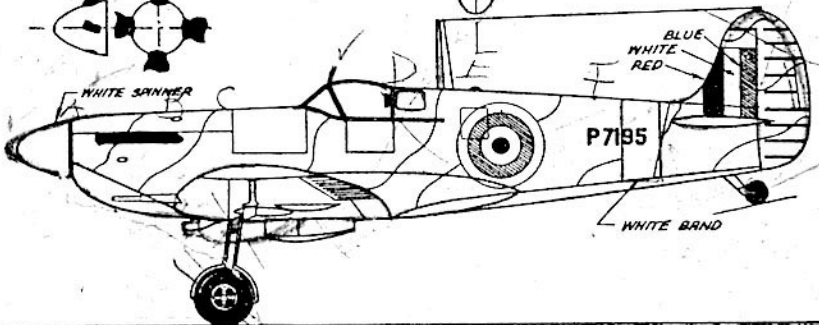

COLOR SCHEME  
 BOTTOM OF TAIL,  
 WING AND BODY-  
 LIGHT BLUE,  
 TOP - BROWN  
 AND GREEN  
 CAMOUFLAGE

**EASYBUILT**  
**SPITFIRE**  
 KIT 563  
 MANUFACTURED IN CANADA BY THE  
 EASTBUILT MODEL AEROPLANE CO.