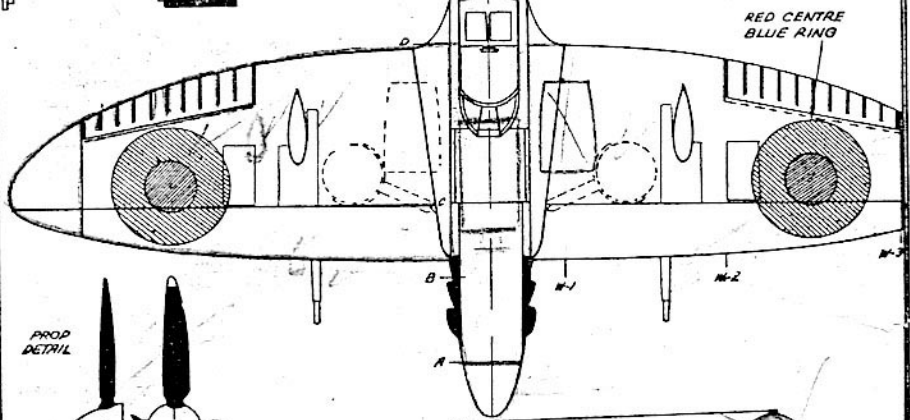

COLOR SCHEME  
 BOTTOM OF TAIL,  
 WING AND BODY-  
 LIGHT BLUE,  
 TOP - BROWN  
 AND GREEN  
 CAMOUFLAGE

**EASYBUILT**  
**SPITFIRE**  
 KIT 563  
 MANUFACTURED IN CANADA BY THE  
 EASTBUILT MODEL AEROPLANE CO.