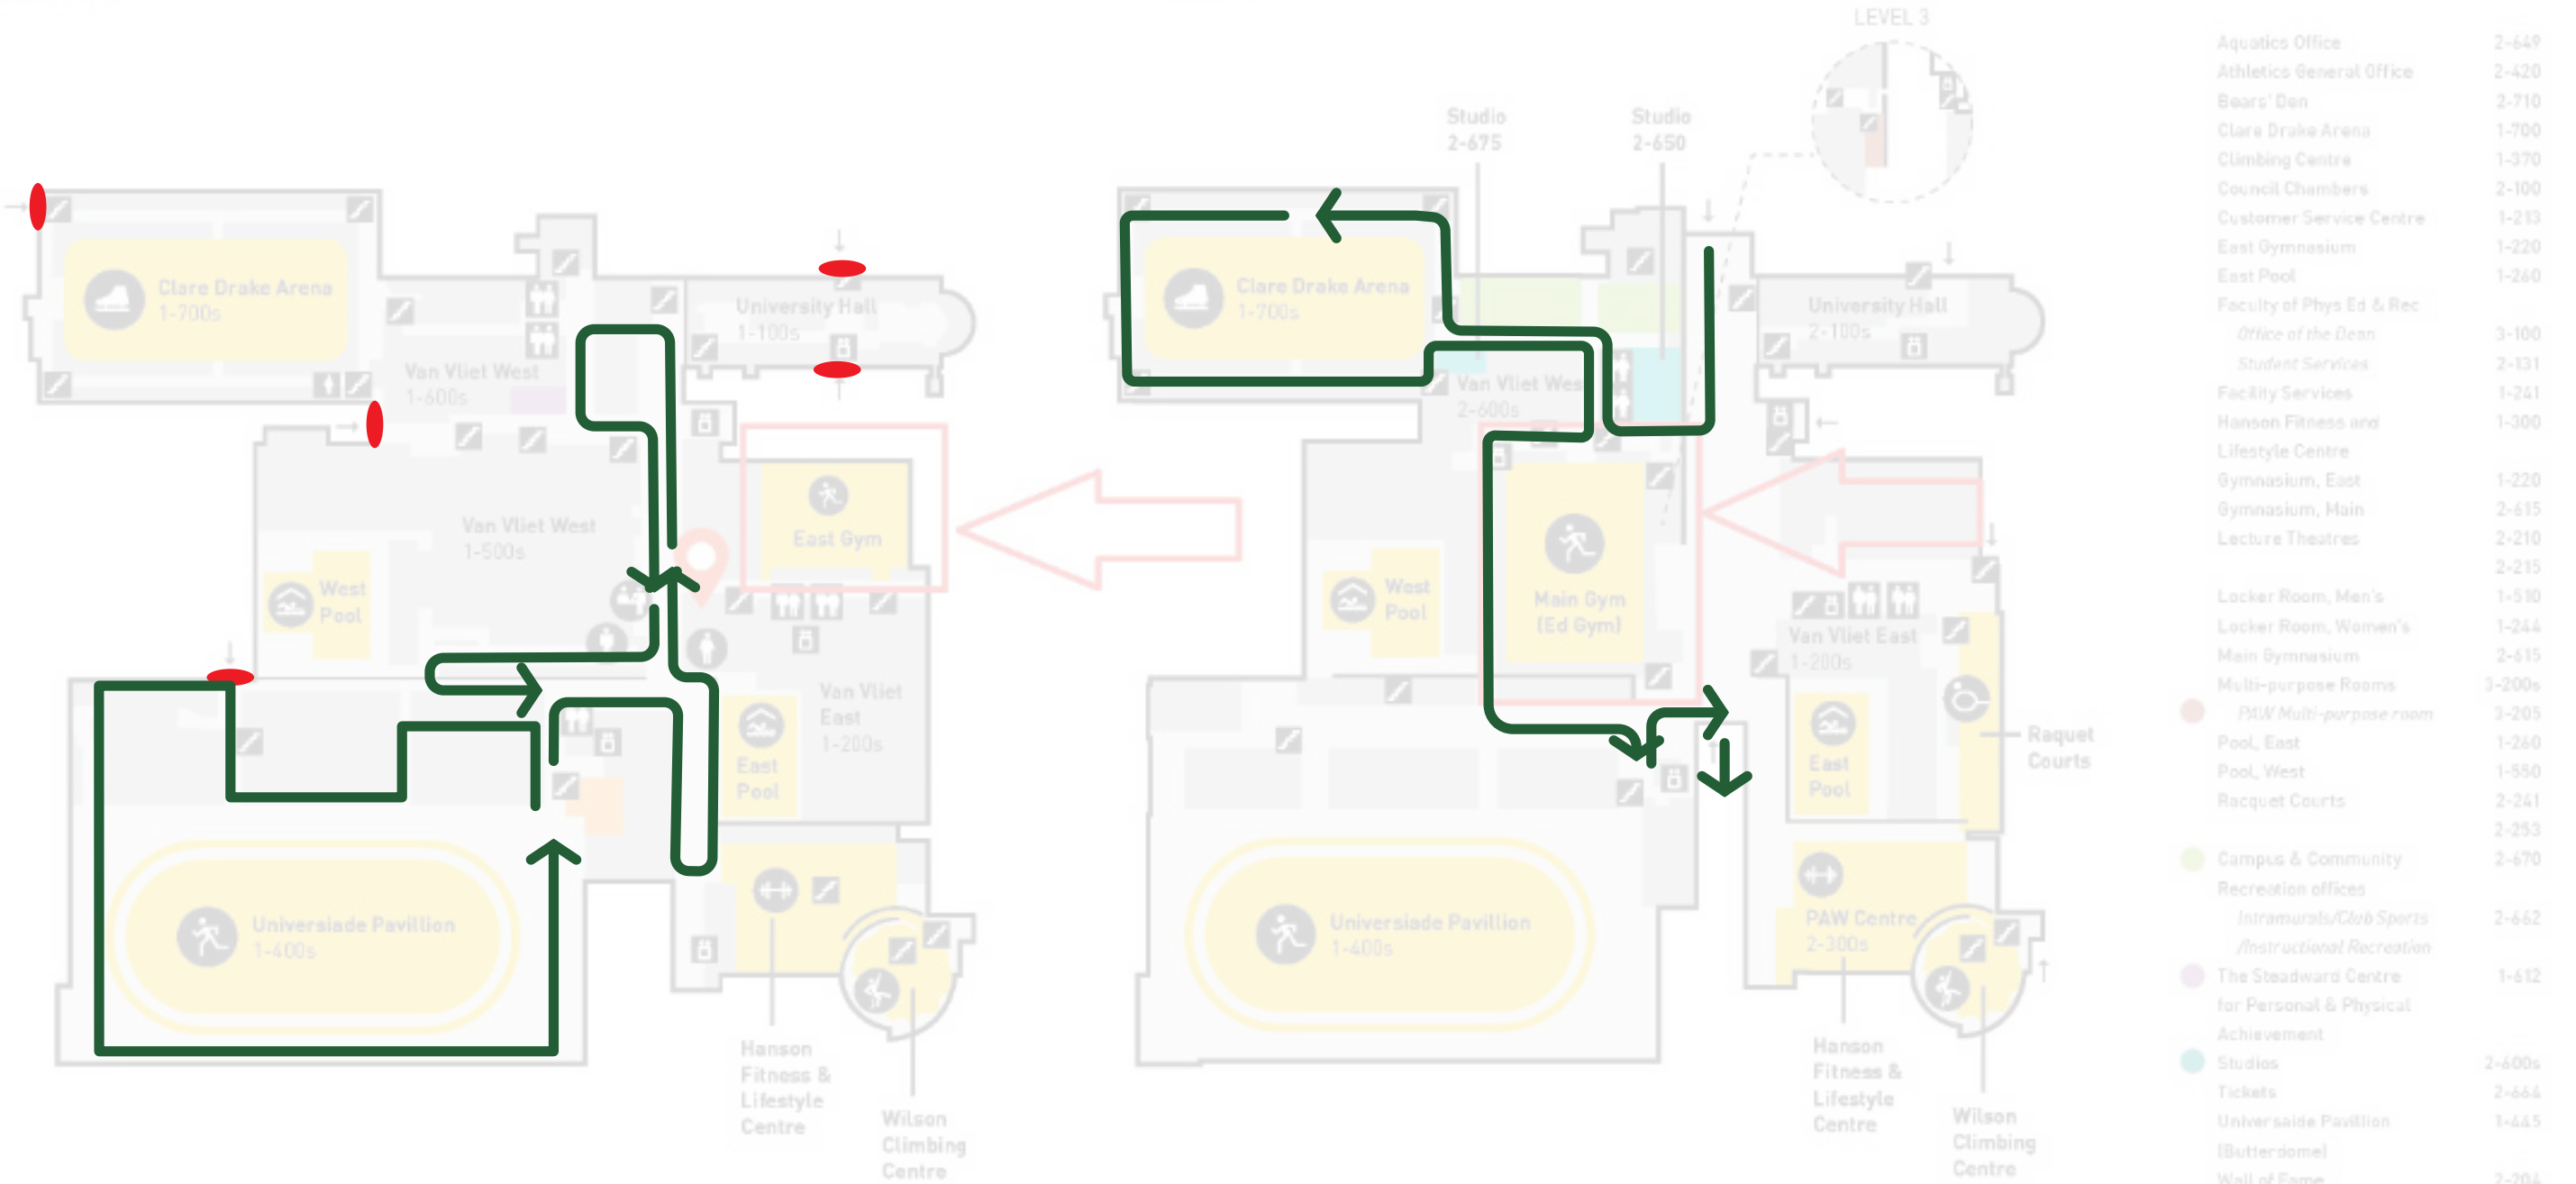

VAN VLIET COMPLEX

UNIVERSITY OF ALBERTA, EDMONTON

LEVEL 1

LEVEL 2

LEVEL 3

Aquatics Office	2-649
Athletics General Office	2-420
Bears' Den	2-710
Clare Drake Arena	1-700
Climbing Centre	1-370
Council Chambers	2-100
Customer Service Centre	1-213
East Gymnasium	1-220
East Pool	1-260
Faculty of Phys Ed & Rec	
Office of the Dean	3-100
Student Services	2-131
Facility Services	1-241
Hanson Fitness and Lifestyle Centre	1-300
Gymnasium, East	1-220
Gymnasium, Main	2-615
Lecture Theatres	2-210
	2-215
Locker Room, Men's	1-510
Locker Room, Women's	1-244
Main Gymnasium	2-615
Multi-purpose Rooms	3-200s
PAW Multi-purpose room	3-205
Pool, East	1-260
Pool, West	1-550
Racquet Courts	2-241
	2-253
	2-670
Campus & Community Recreation offices	
Intramurals/Club Sports	2-662
Instructional Recreation	
The Steadward Centre for Personal & Physical Achievement	1-612
Studios	2-600s
Tickets	2-664
Universiade Pavilion	1-445
IButterdome	
Wall of Fame	2-204
West Pool	1-550
West Pool Viewing Area	2-550
Women's Locker Room	1-244
Wrestling Room (IButterdome)	1-432

VAN VLIET INDOOR HIKING TRAILS

NOVEMBER 7, 2022