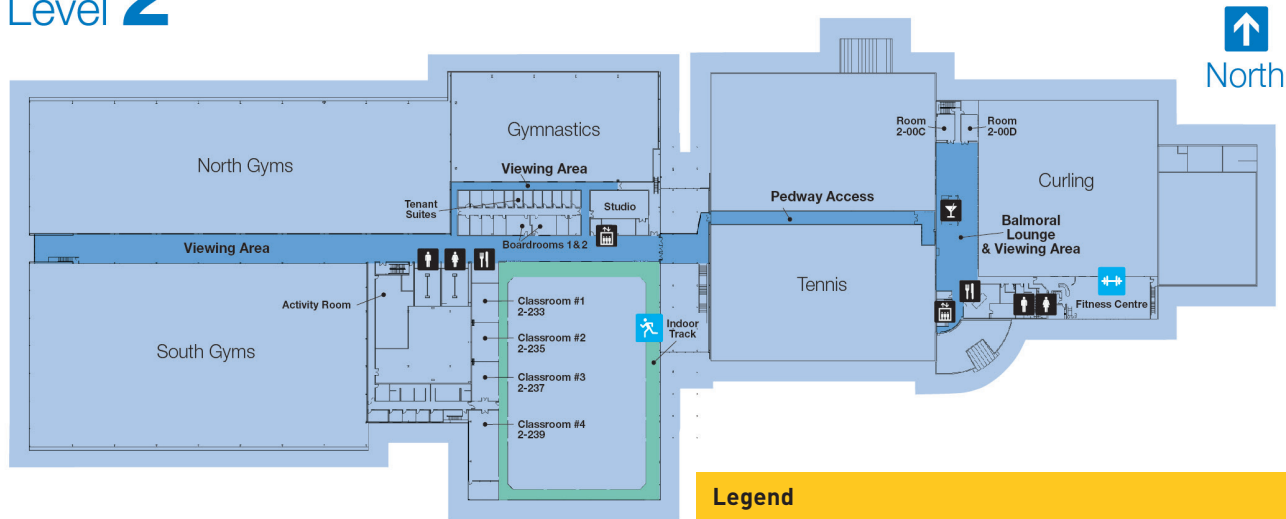

Level 2

Legend

	information		family		curling ice		indoor track
	elevator		bar services		fitness centre		tennis courts
	mens		food services		gymnastics		first aid
	womens		shops		gyms		

Free WiFi: Guest@UofA

Saville Community Sports Centre is located at the South Campus LRT station at the University of Alberta. Parking is FREE while using the facility.
No Park and Ride.