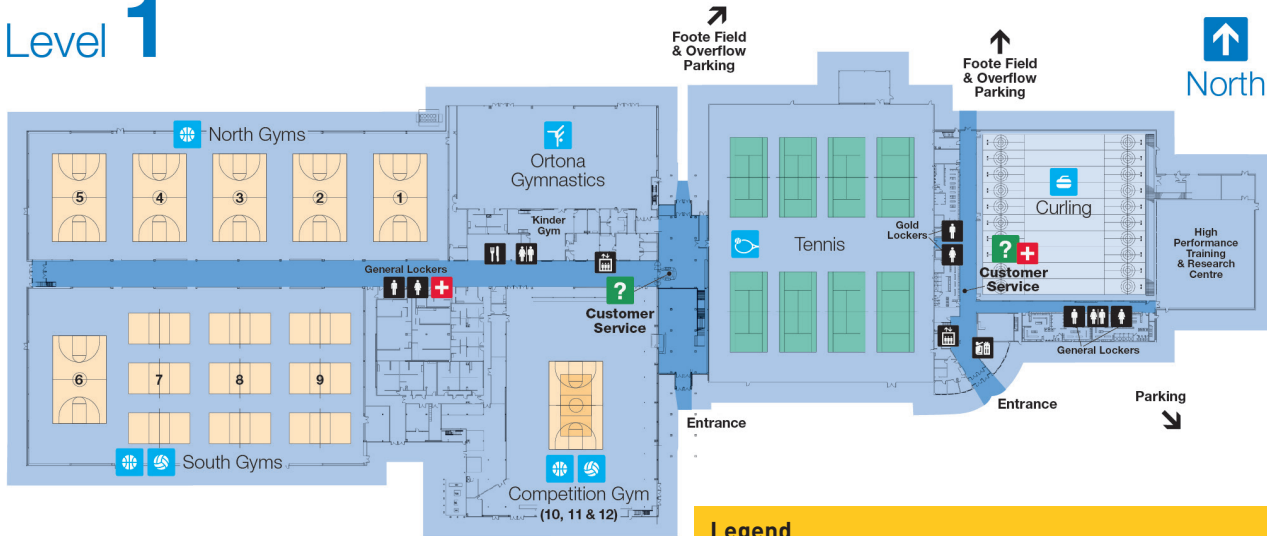

Level 1

SAVILLE COMMUNITY
SPORTS CENTRE

/SavilleCommunitySportsCentre
@SavilleCentre

Saville Community Sports Centre
11610 - 65 Avenue
University of Alberta
Edmonton, AB T6G 2E1

savillesports@ualberta.ca
780-492-1000
www.SavilleCentre.ca

Free WiFi: Guest@UofA

Saville Community Sports Centre is located at the South Campus LRT station at the University of Alberta. Parking is FREE while using the facility.
No Park and Ride.

Legend

information	family	curling ice	indoor track
elevator	bar services	fitness centre	tennis courts
mens	food services	gymnastics	first aid
womens	shops	gyms