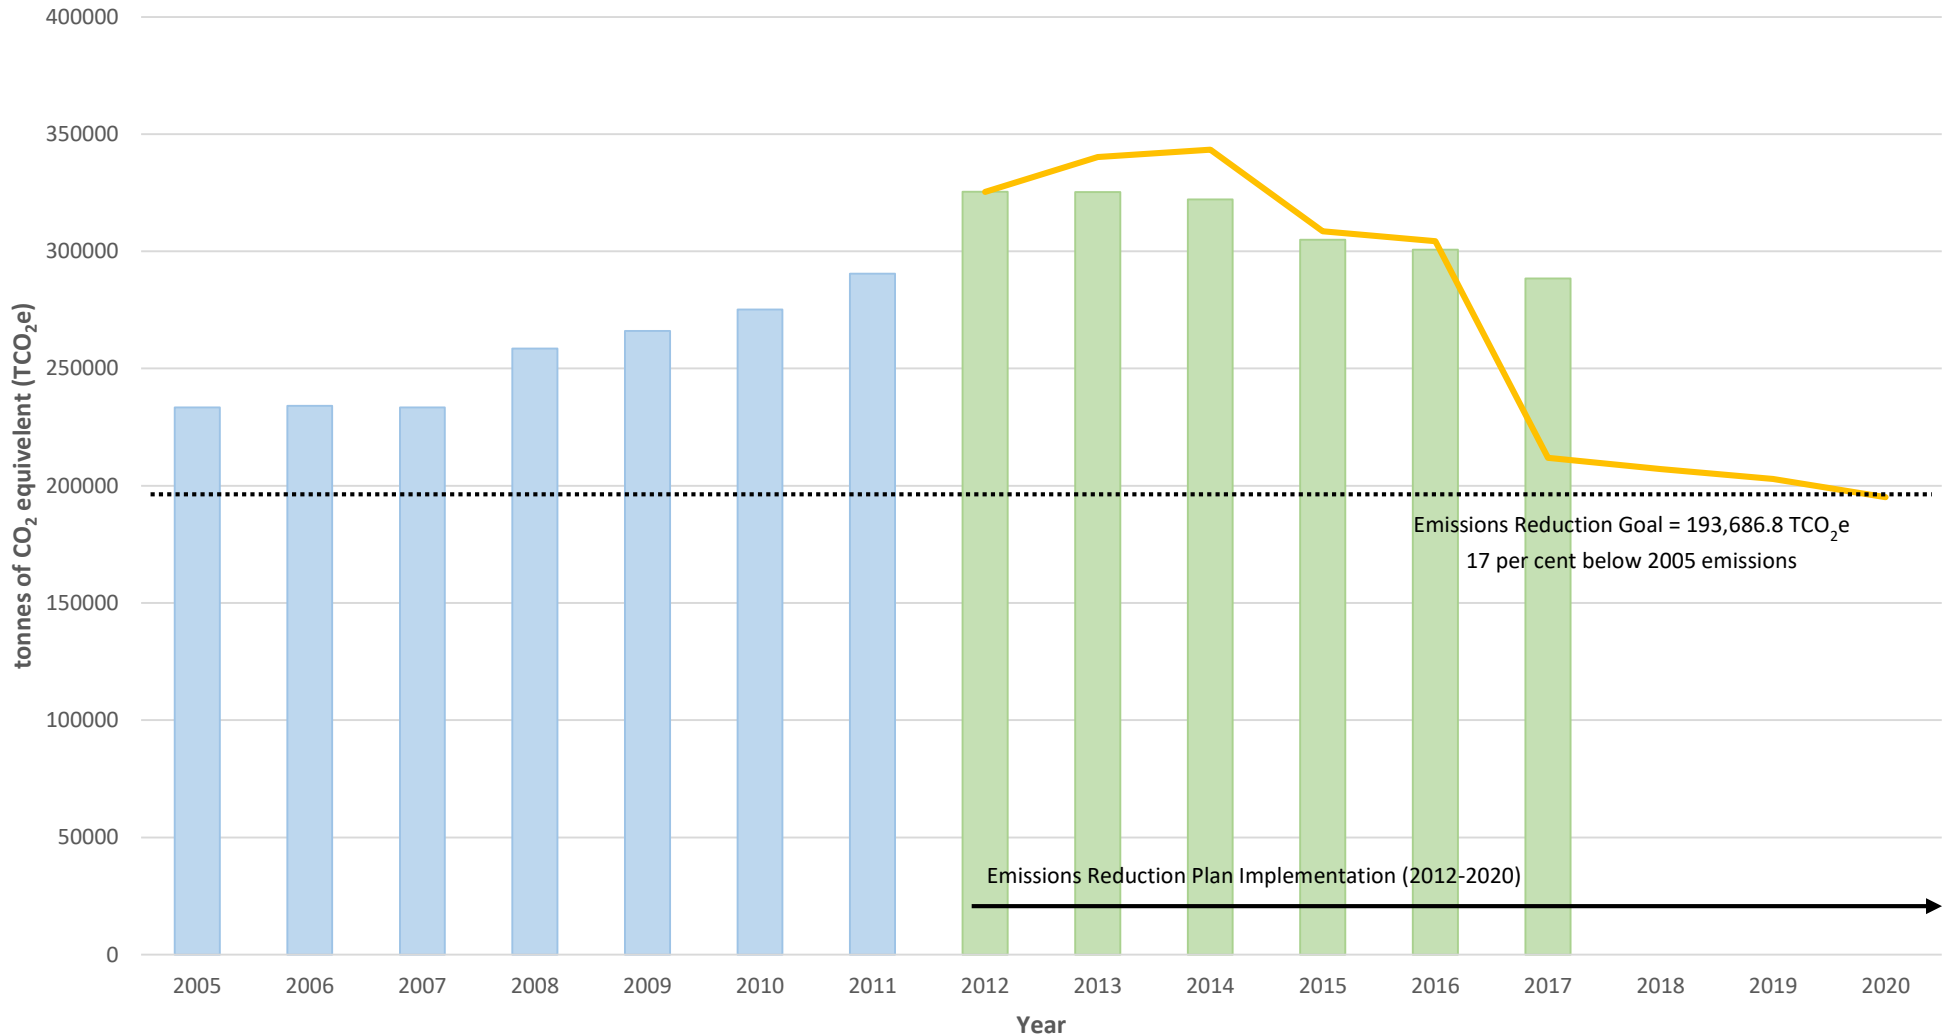

UAlberta's Greenhouse Gas Emissions (2005-2017)

Projected Emissions