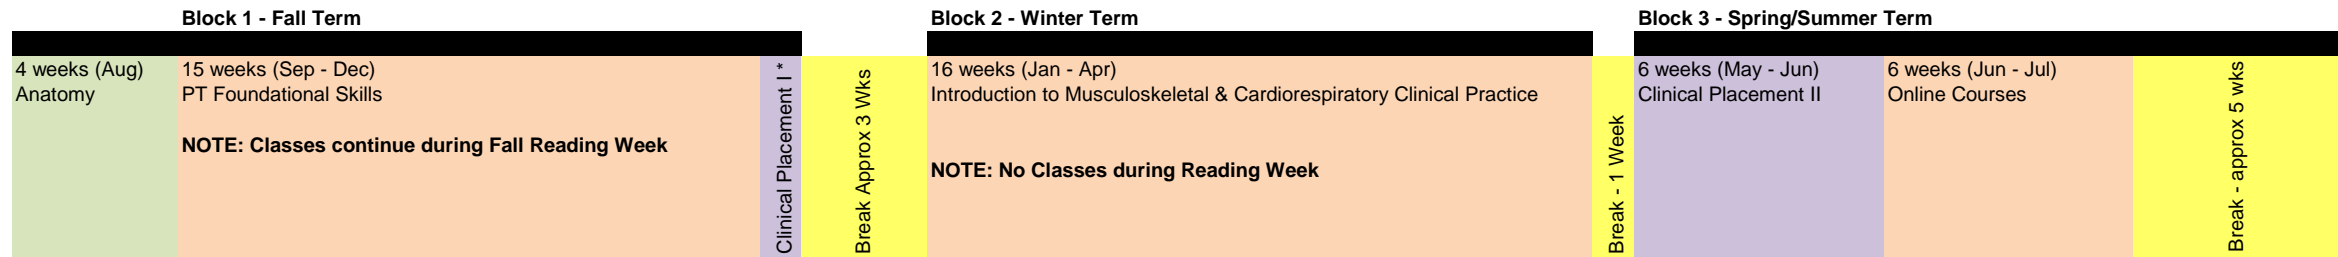

MScPT Program Flowchart

YEAR 2

Block 7 - Fall Term