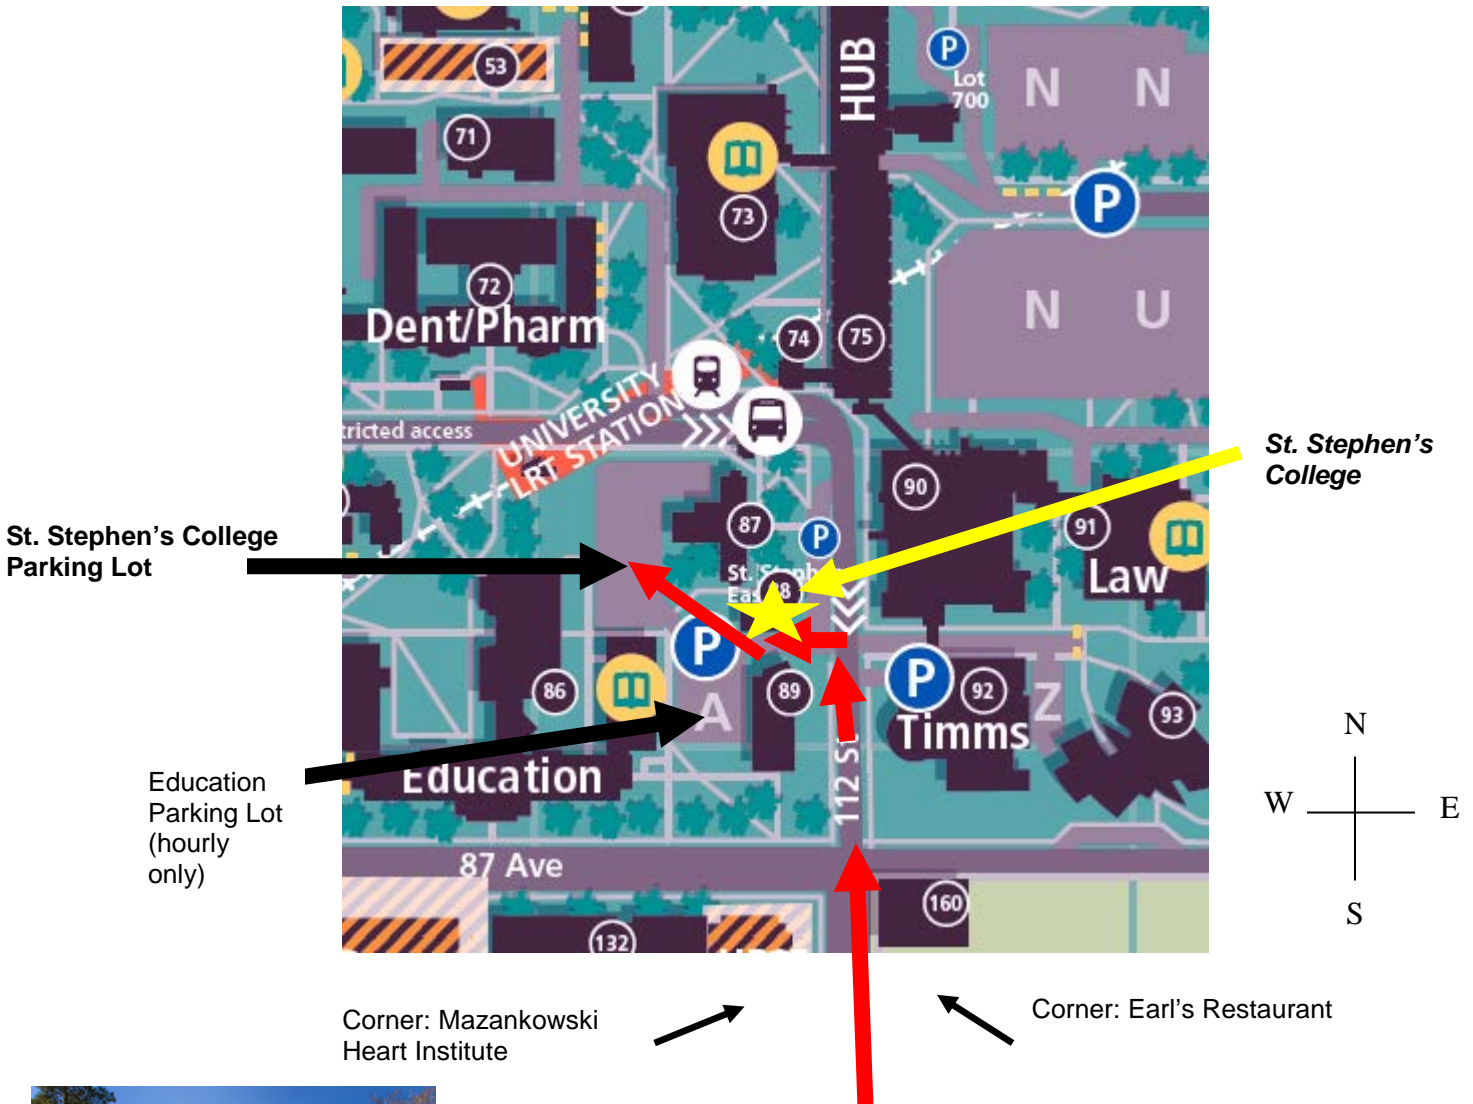

# St Stephen's College Parking Lot

1. Drive north on 112 Street. It turns into a one way street.
2. You will come to a "no entrance" sign. Turn left before it.
3. St. Stephen's College Parking Lot is towards the right.

**St. Stephen's College Parking Rates (2022)**  
 Week Days: 6am to 6pm \$6/hour (Daily Max: \$18)  
 Week Day Evenings: 6pm to 6am (\$6 flat rate)  
 Weekends: 6am to 6am (\$6/day flat rate)

College staff parking is at the south end of the lot, marked with "Reserved 24 Hours" signs. The rest of the lot is available for public parking; College volunteers are provided with parking permits and park in the public parking area of the College lot. Members of the general public can purchase tickets from the Precise Parklink ticket dispensers. Users are required to enter their license plate numbers.