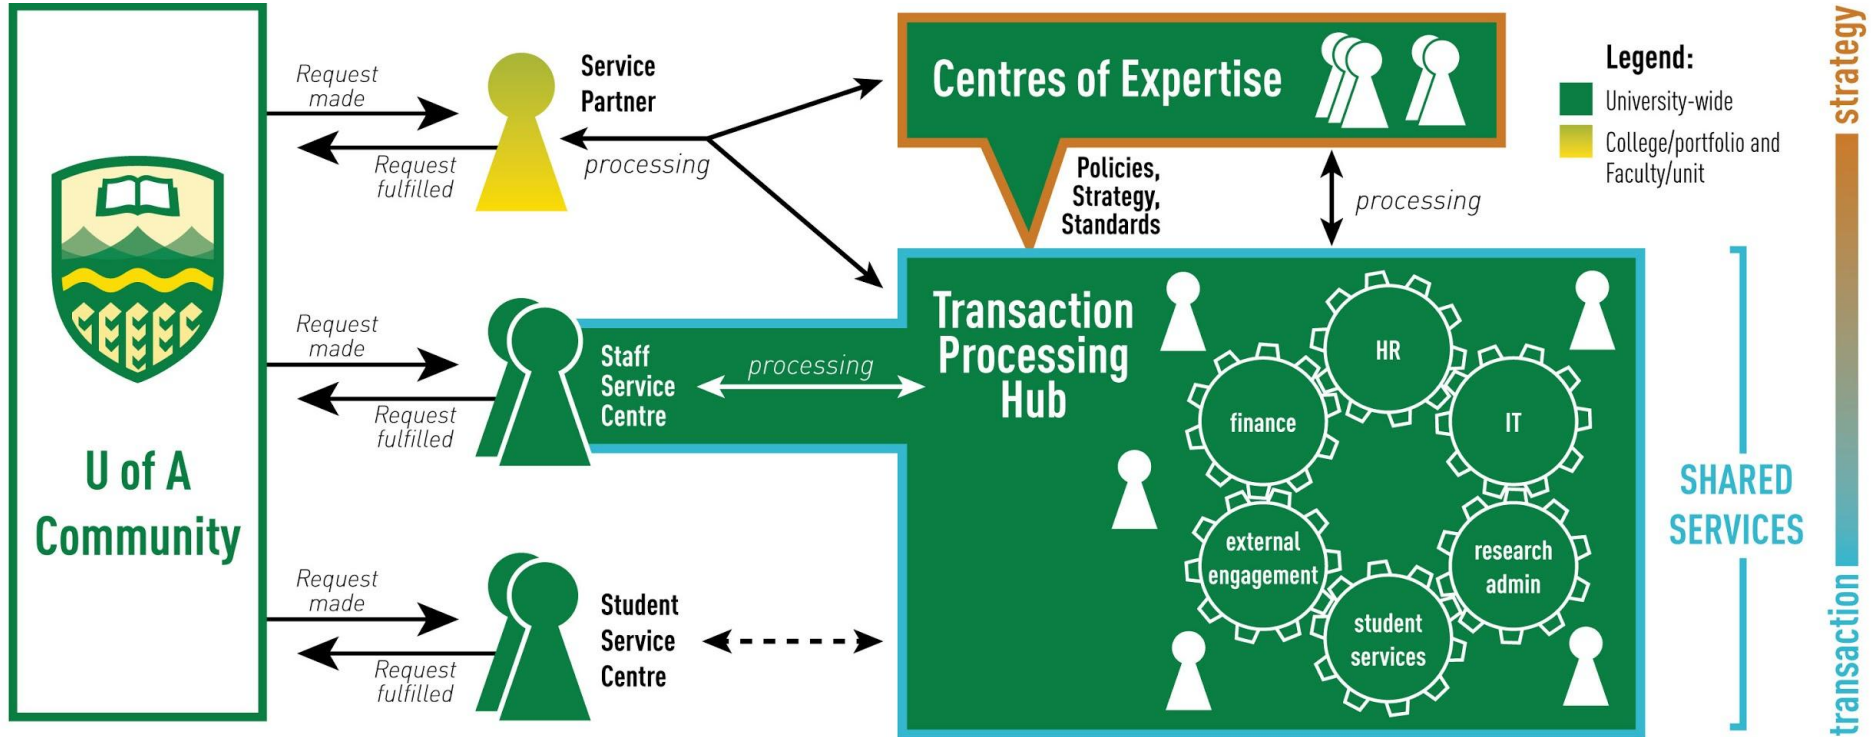

U of A for
TOMORROW

Ask SET Anything: IT Edition

February 19, 2021

New operating model for administrative services

New operating model for IT

Legend:

- University-wide
- College/portfolio and Faculty/unit