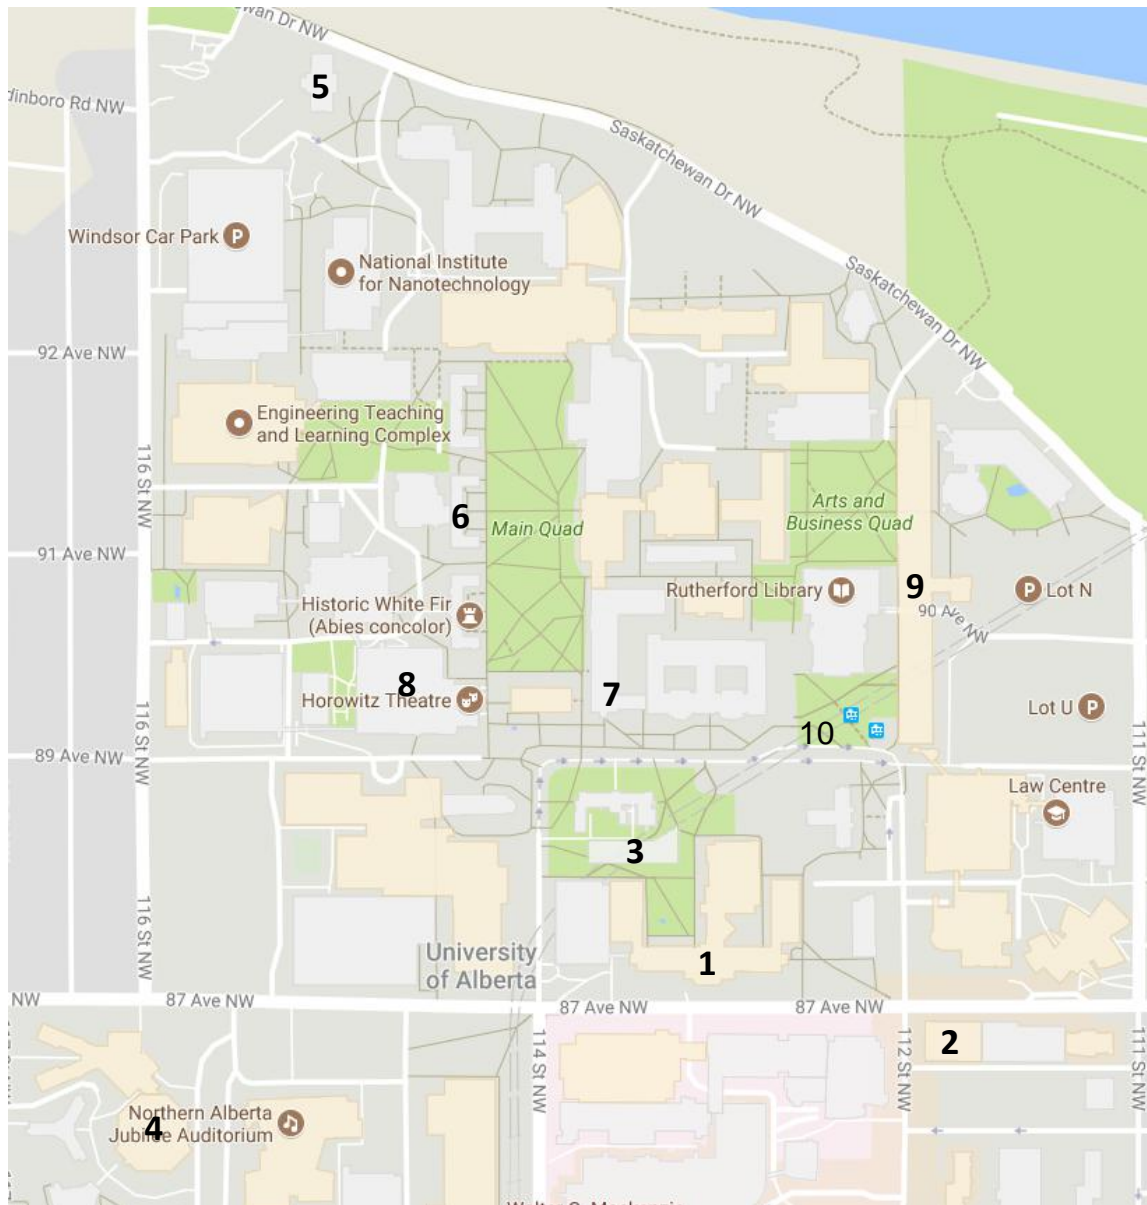

CAMPUS MAP

1. Education Centre (ED)
2. Campus Tower (CT)
3. St. Joseph's Residence
4. Lister Centre (LH)
5. Faculty Club
6. Athabasca Hall (ATH)
7. South Academic Building (SAB)
8. Students' Union Building (SUB)
9. HUB Mall and Residence (HUB)
10. University LRT Station