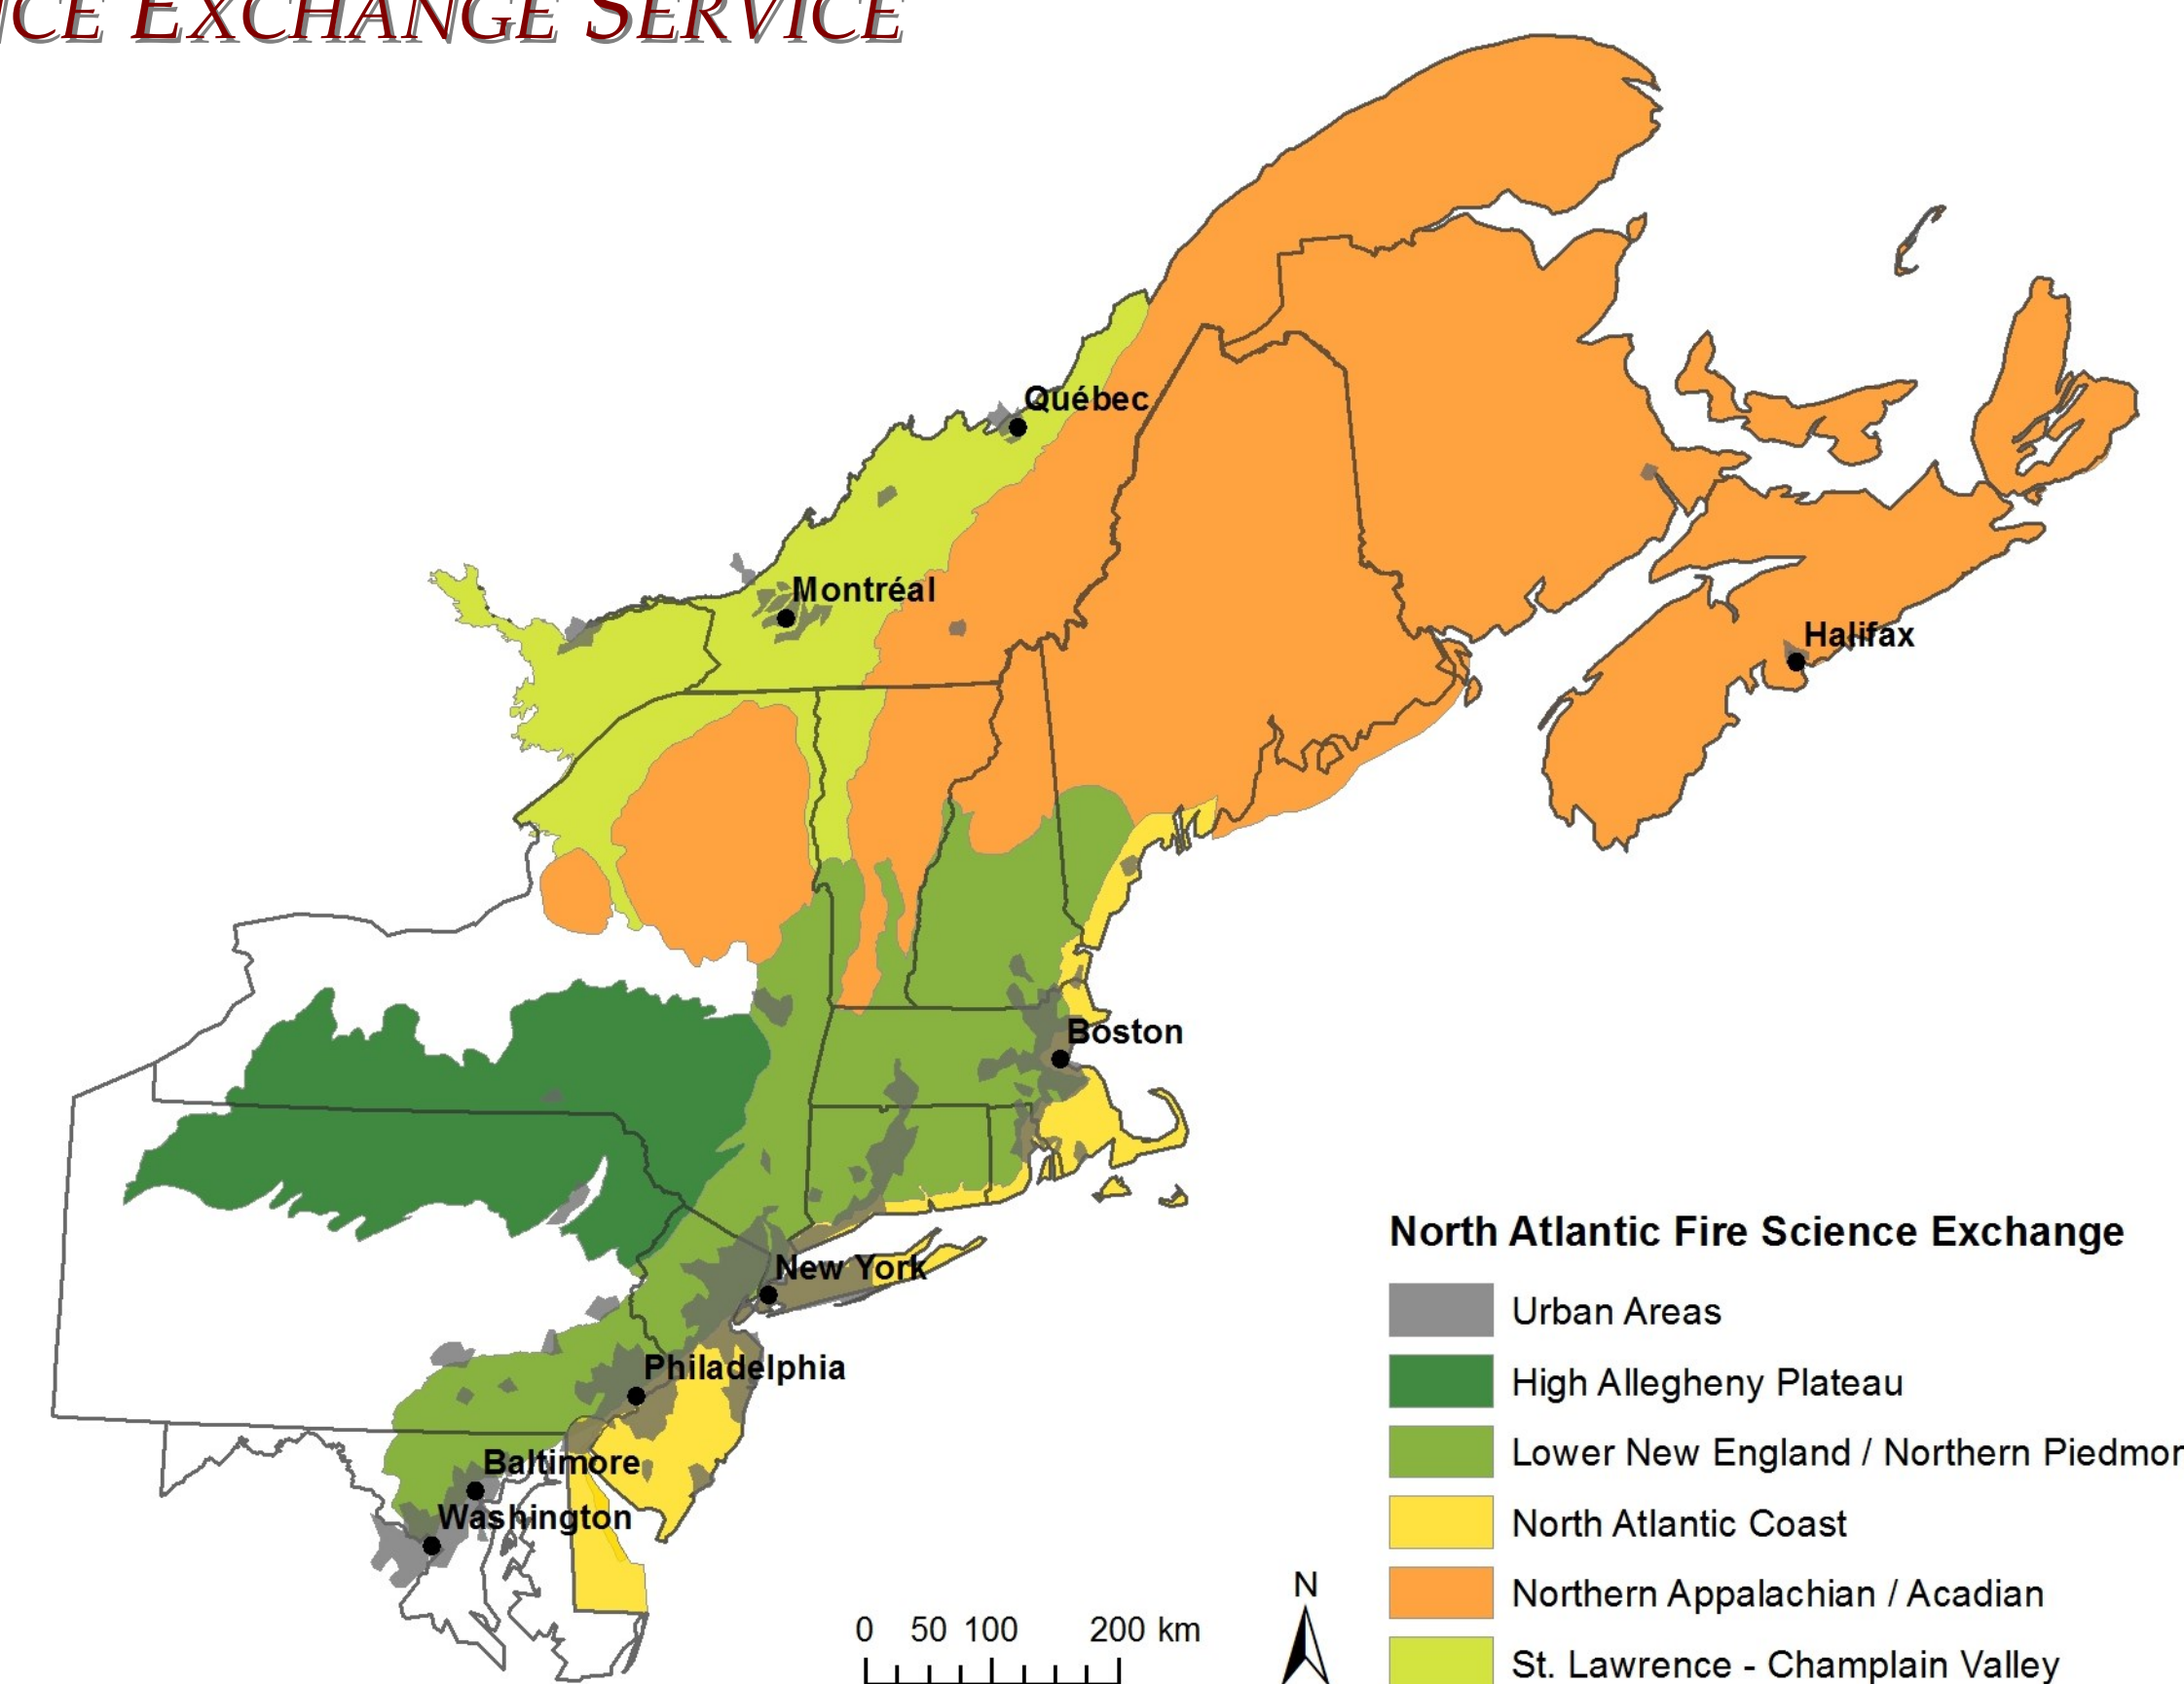

### FIRE ISSUES IN THE NORTH ATLANTIC REGION

- The misconception that wildland fire is an insignificant disturbance in the region.
- Small but significant fire adapted ecosystems amongst dense populations.
- Areas where fire played a larger role historically
- Complex land ownerships, management organizations, political boundaries, fragmented ecosystems, and regulations.
- The need for an exchange that will link management agencies with researchers.